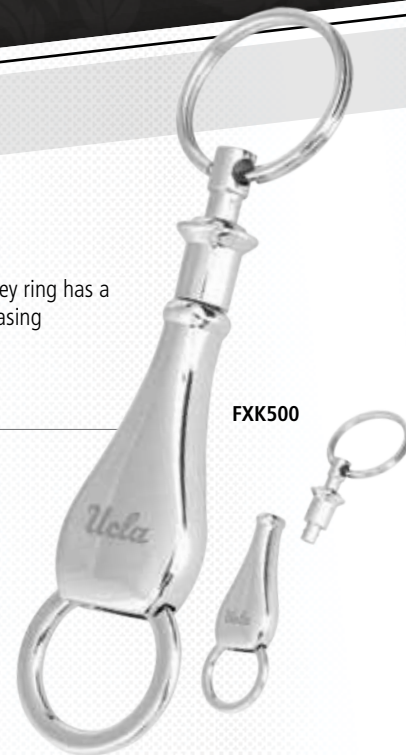

4 1/2" L x 1 1/8" W

12	24	72	144
\$10.30	\$9.90	\$9.50	\$9.30

Gimball Key Ring

Just the twist your keys need! This incredible shiny nickel key ring has spinning gyro rings and a circle disk, giving your keys a sleek, stylish touch. Second side engraving \$1.00 additional.

1 3/8" W x 2 7/8" L

12	24	72	144
\$10.30	\$9.90	\$9.50	\$9.30

FXK500

FXK2778

Oval Valet Key Ring

Twist-action metal split key ring and push/pull action metal split key ring. Second side engraving \$1.00 additional.